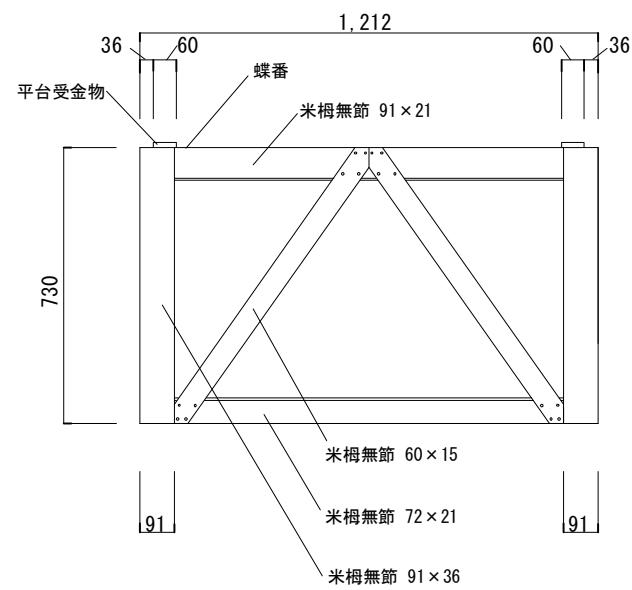

平台(上台)

a × b ()尺	台数
606mm × 1,818mm (2 × 6)	2
909mm × 909mm (3 × 3)	2
909mm × 1,212mm (3 × 4)	2
909mm × 1,818mm (3 × 6)	10
1,212mm × 1,818mm (4 × 6)	12
1,818mm × 1,818mm (6 × 6)	18
1,818mm × 2,424mm (6 × 8)	16
1,818mm × 2,727mm (6 × 9)	16

演芸場用
演芸場用
演芸場用
演芸場用

平台(下台)

a × b ()尺	台数
606mm × 909mm (2 × 3)	4
606mm × 1,818mm (2 × 6)	10
606mm × 2,424mm (2 × 8)	10
606mm × 2,727mm (2 × 9)	10
909mm × 909mm (3 × 3)	3
909mm × 1,212mm (3 × 4)	5
909mm × 1,515mm (3 × 5)	3
909mm × 1,818mm (3 × 6)	20
909mm × 2,424mm (3 × 8)	15
909mm × 2,727mm (3 × 9)	15
1,212mm × 1,212mm (4 × 4)	3
1,212mm × 1,515mm (4 × 5)	3
1,212mm × 1,818mm (4 × 6)	20
1,212mm × 2,424mm (4 × 8)	20
1,212mm × 2,727mm (4 × 9)	20
1,212mm × 3,030mm (4 × 10)	5
1,818mm × 1,818mm (6 × 6)	30
1,818mm × 2,424mm (6 × 8)	20
1,818mm × 2,727mm (6 × 9)	20

開き足(中足) 1,212×518
開き足(中足)

開き足(中足)

	台数
中足 (3尺幅)	40
中足 (4尺幅)	40

開き足(高足) 1,212×730
開き足(高足)

開き足(高足)

	台数
高足 (3尺幅)	40
高足 (4尺幅)	40

箱馬

a × b ()尺	台数
424mm × 303mm × 182mm (1.4 × 1.0 × 0.6)	80
303mm × 303mm × 182mm (1.0 × 1.0 × 0.6)	124
303mm × 303mm × 121mm (1.0 × 1.0 × 0.4)	38
212mm × 303mm × 182mm (0.7 × 1.0 × 0.6)	30
182mm × 303mm × 182mm (0.6 × 1.0 × 0.6)	20
455mm × 909mm × 303mm (1.5 × 3.0 × 1.0)	4

箱馬(1.4×1.0×0.6) 424×303×182

箱馬(1.0×1.0×0.6) 303×303×182

箱馬