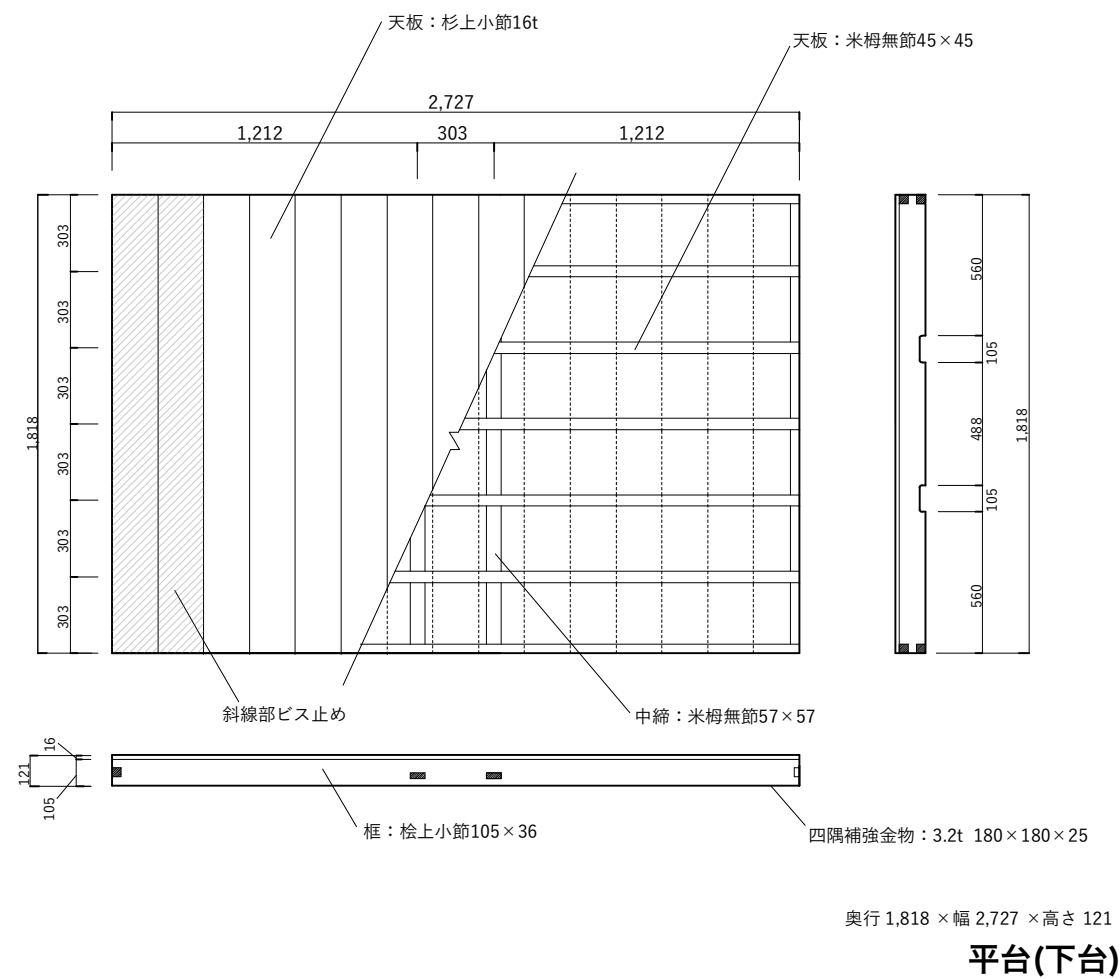

平台(本縁/本縁上手勝手/本縁下手勝手)

a × b ()尺	種類	台数
606mm × 1,212mm (2 × 4)	本縁	2
606mm × 1,818mm (2 × 6)	本縁	10
606mm × 2,424mm (2 × 8)	本縁	15
606mm × 2,727mm (2 × 9)	本縁	10
909mm × 909mm (3 × 3)	本縁	5
909mm × 1,212mm (3 × 4)	本縁	10
909mm × 1,515mm (3 × 5)	本縁	5
909mm × 1,818mm (3 × 6)	本縁	10
909mm × 1,818mm (3 × 6)	本縁上手勝手	2
909mm × 1,818mm (3 × 6)	本縁下手勝手	2
909mm × 2,424mm (3 × 8)	本縁	10
909mm × 2,727mm (3 × 9)	本縁	10
909mm × 2,727mm (3 × 9)	本縁上手勝手	1
909mm × 2,727mm (3 × 9)	本縁下手勝手	1
1,212mm × 1,212mm (4 × 4)	本縁	5
1,212mm × 1,818mm (4 × 6)	本縁	2
1,212mm × 1,818mm (4 × 6)	本縁上手勝手	2
1,212mm × 1,818mm (4 × 6)	本縁下手勝手	2
1,212mm × 2,424mm (4 × 8)	本縁	2
1,212mm × 2,727mm (4 × 9)	本縁	2

平台(上台)

a × b ()尺	台数
606mm × 1,818mm (2 × 6)	2
909mm × 909mm (3 × 3)	2
909mm × 1,212mm (3 × 4)	2
909mm × 1,818mm (3 × 6)	10
1,212mm × 1,818mm (4 × 6)	12
1,818mm × 1,818mm (6 × 6)	18
1,818mm × 2,424mm (6 × 8)	16
1,818mm × 2,727mm (6 × 9)	16

演芸場用
演芸場用
演芸場用
演芸場用

平台(下台)

a × b ()尺	台数
606mm × 909mm (2 × 3)	4
606mm × 1,818mm (2 × 6)	10
606mm × 2,424mm (2 × 8)	10
606mm × 2,727mm (2 × 9)	10
909mm × 909mm (3 × 3)	3
909mm × 1,212mm (3 × 4)	5
909mm × 1,515mm (3 × 5)	3
909mm × 1,818mm (3 × 6)	20
909mm × 2,424mm (3 × 8)	15
909mm × 2,727mm (3 × 9)	15
1,212mm × 1,212mm (4 × 4)	3
1,212mm × 1,515mm (4 × 5)	3
1,212mm × 1,818mm (4 × 6)	20
1,212mm × 2,424mm (4 × 8)	20
1,212mm × 2,727mm (4 × 9)	20
1,212mm × 3,030mm (4 × 10)	5
1,818mm × 1,818mm (6 × 6)	30
1,818mm × 2,424mm (6 × 8)	20
1,818mm × 2,727mm (6 × 9)	20

箱馬(1.4×1.0×0.6) 424×303×182

箱馬(1.0×1.0×0.6) 303×303×182

箱馬