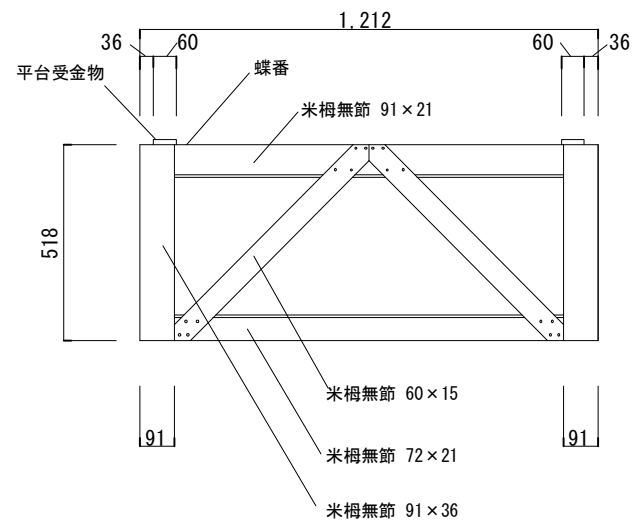

平台(上台)

a × b ()尺	台数
606mm × 1,818mm (2 × 6)	2
909mm × 909mm (3 × 3)	2
909mm × 1,212mm (3 × 4)	2
909mm × 1,818mm (3 × 6)	10
1,212mm × 1,818mm (4 × 6)	12
1,818mm × 1,818mm (6 × 6)	18
1,818mm × 2,424mm (6 × 8)	16
1,818mm × 2,727mm (6 × 9)	16

演芸場用
演芸場用
演芸場用
演芸場用

平台(下台)

a × b ()尺	台数
606mm × 909mm (2 × 3)	4
606mm × 1,818mm (2 × 6)	10
606mm × 2,424mm (2 × 8)	10
606mm × 2,727mm (2 × 9)	10
909mm × 909mm (3 × 3)	3
909mm × 1,212mm (3 × 4)	5
909mm × 1,515mm (3 × 5)	3
909mm × 1,818mm (3 × 6)	20
909mm × 2,424mm (3 × 8)	15
909mm × 2,727mm (3 × 9)	15
1,212mm × 1,212mm (4 × 4)	3
1,212mm × 1,515mm (4 × 5)	3
1,212mm × 1,818mm (4 × 6)	20
1,212mm × 2,424mm (4 × 8)	20
1,212mm × 2,727mm (4 × 9)	20
1,212mm × 3,030mm (4 × 10)	5
1,818mm × 1,818mm (6 × 6)	30
1,818mm × 2,424mm (6 × 8)	20
1,818mm × 2,727mm (6 × 9)	20

開き足(中足) 1,212×518
開き足(中足)

開き足(中足)

	台数
中足 (3尺幅)	40
中足 (4尺幅)	40

開き足(高足) 1,212×730
開き足(高足)

開き足(高足)

	台数
高足 (3尺幅)	40
高足 (4尺幅)	40

箱馬

a × b ()尺	台数
424mm × 303mm × 182mm (1.4 × 1.0 × 0.6)	80
303mm × 303mm × 182mm (1.0 × 1.0 × 0.6)	124
303mm × 303mm × 121mm (1.0 × 1.0 × 0.4)	38
212mm × 303mm × 182mm (0.7 × 1.0 × 0.6)	30
182mm × 303mm × 182mm (0.6 × 1.0 × 0.6)	20
455mm × 909mm × 303mm (1.5 × 3.0 × 1.0)	4

箱馬(1.4×1.0×0.6) 424×303×182

箱馬(1.0×1.0×0.6) 303×303×182

箱馬