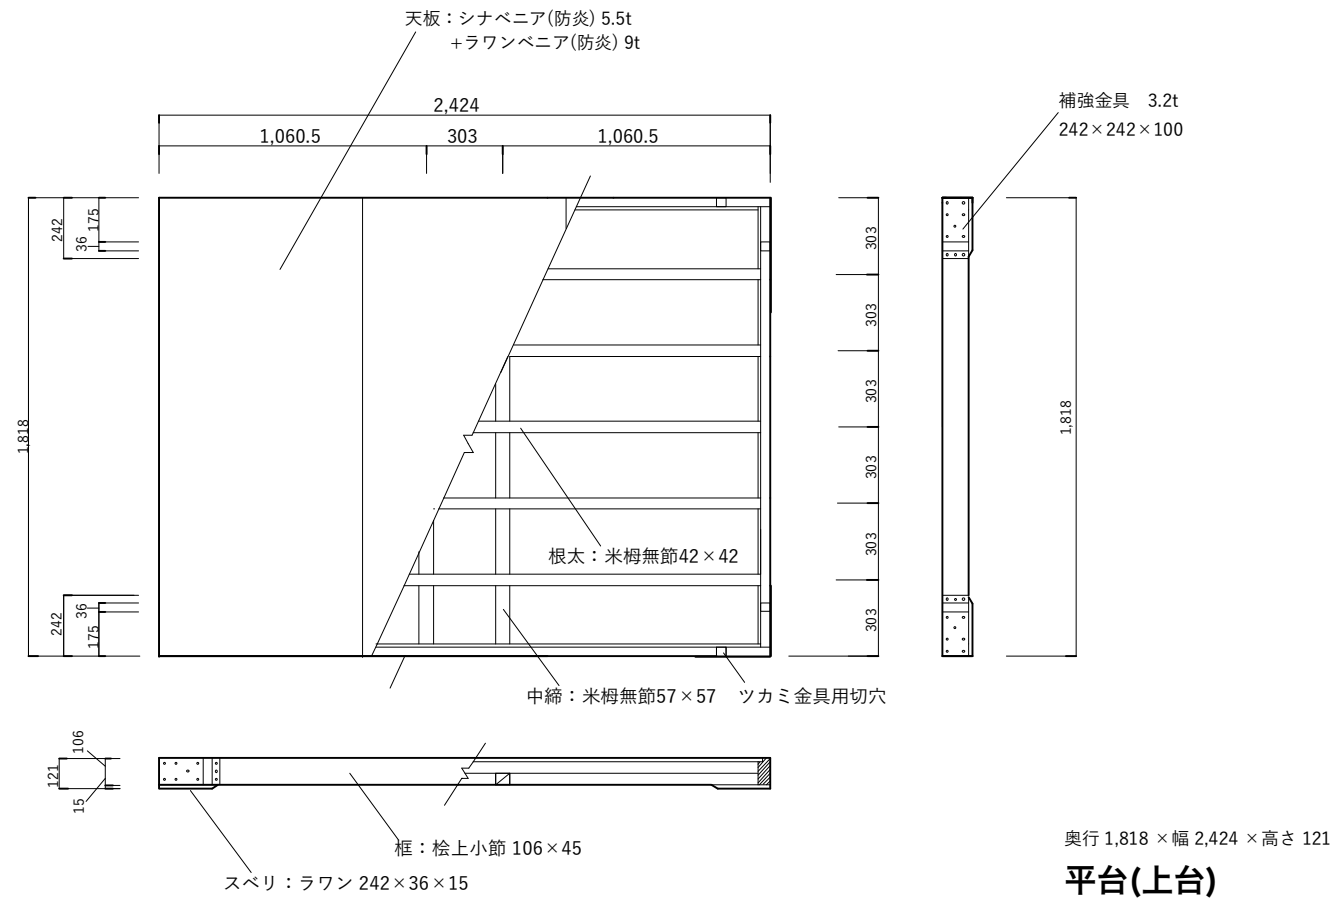

平台(本縁/本縁上手勝手/本縁下手勝手)

a × b ()尺	種類	台数
606mm × 1,212mm (2 × 4)	本縁	2
606mm × 1,818mm (2 × 6)	本縁	10
606mm × 2,424mm (2 × 8)	本縁	15
606mm × 2,727mm (2 × 9)	本縁	10
909mm × 909mm (3 × 3)	本縁	5
909mm × 1,212mm (3 × 4)	本縁	10
909mm × 1,515mm (3 × 5)	本縁	5
909mm × 1,818mm (3 × 6)	本縁	10
909mm × 1,818mm (3 × 6)	本縁上手勝手	2
909mm × 1,818mm (3 × 6)	本縁下手勝手	2
909mm × 2,424mm (3 × 8)	本縁	10
909mm × 2,727mm (3 × 9)	本縁	10
909mm × 2,727mm (3 × 9)	本縁上手勝手	1
909mm × 2,727mm (3 × 9)	本縁下手勝手	1
1,212mm × 1,212mm (4 × 4)	本縁	5
1,212mm × 1,818mm (4 × 6)	本縁	2
1,212mm × 1,818mm (4 × 6)	本縁上手勝手	2
1,212mm × 1,818mm (4 × 6)	本縁下手勝手	2
1,212mm × 2,424mm (4 × 8)	本縁	2
1,212mm × 2,727mm (4 × 9)	本縁	2

平台(上台)

a × b ()尺	台数
606mm × 1,818mm (2 × 6)	2
909mm × 909mm (3 × 3)	2
909mm × 1,212mm (3 × 4)	2
909mm × 1,818mm (3 × 6)	10
1,212mm × 1,818mm (4 × 6)	12
1,818mm × 1,818mm (6 × 6)	18
1,818mm × 2,424mm (6 × 8)	16
1,818mm × 2,727mm (6 × 9)	16

演芸場用
演芸場用
演芸場用
演芸場用

平台(下台)

a × b ()尺	台数
606mm × 909mm (2 × 3)	4
606mm × 1,818mm (2 × 6)	10
606mm × 2,424mm (2 × 8)	10
606mm × 2,727mm (2 × 9)	10
909mm × 909mm (3 × 3)	3
909mm × 1,212mm (3 × 4)	5
909mm × 1,515mm (3 × 5)	3
909mm × 1,818mm (3 × 6)	20
909mm × 2,424mm (3 × 8)	15
909mm × 2,727mm (3 × 9)	15
1,212mm × 1,212mm (4 × 4)	3
1,212mm × 1,515mm (4 × 5)	3
1,212mm × 1,818mm (4 × 6)	20
1,212mm × 2,424mm (4 × 8)	20
1,212mm × 2,727mm (4 × 9)	20
1,212mm × 3,030mm (4 × 10)	5
1,818mm × 1,818mm (6 × 6)	30
1,818mm × 2,424mm (6 × 8)	20
1,818mm × 2,727mm (6 × 9)	20

箱馬(1.4×1.0×0.6) 424×303×182

箱馬(1.0×1.0×0.6) 303×303×182

箱馬