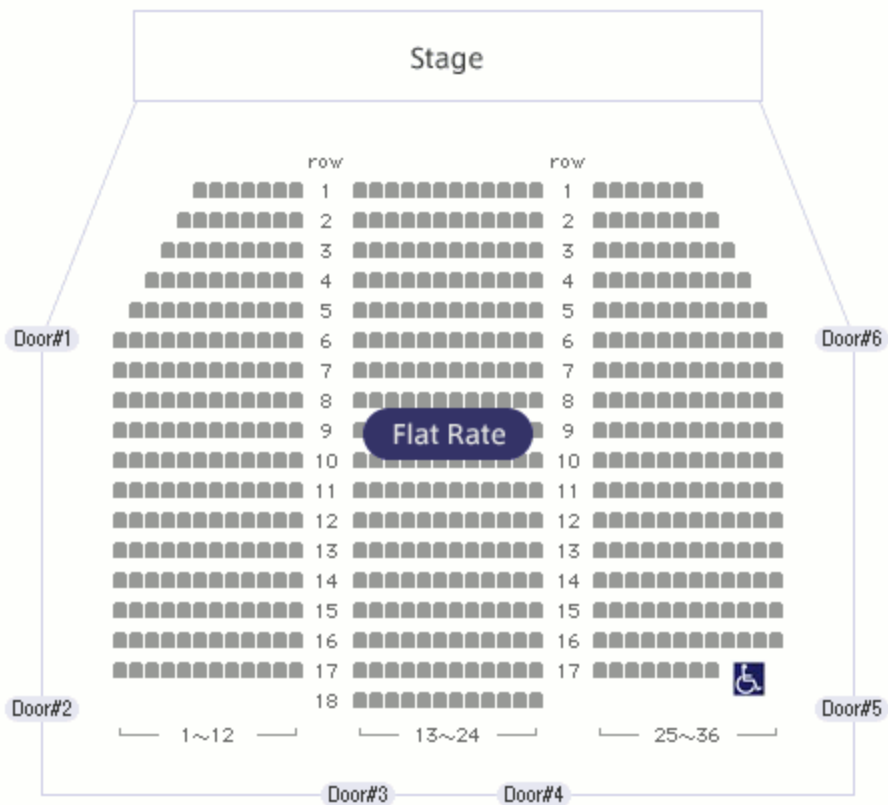

National Theatre (Small Theatre) Seating Plan

( wheelchair accessible)