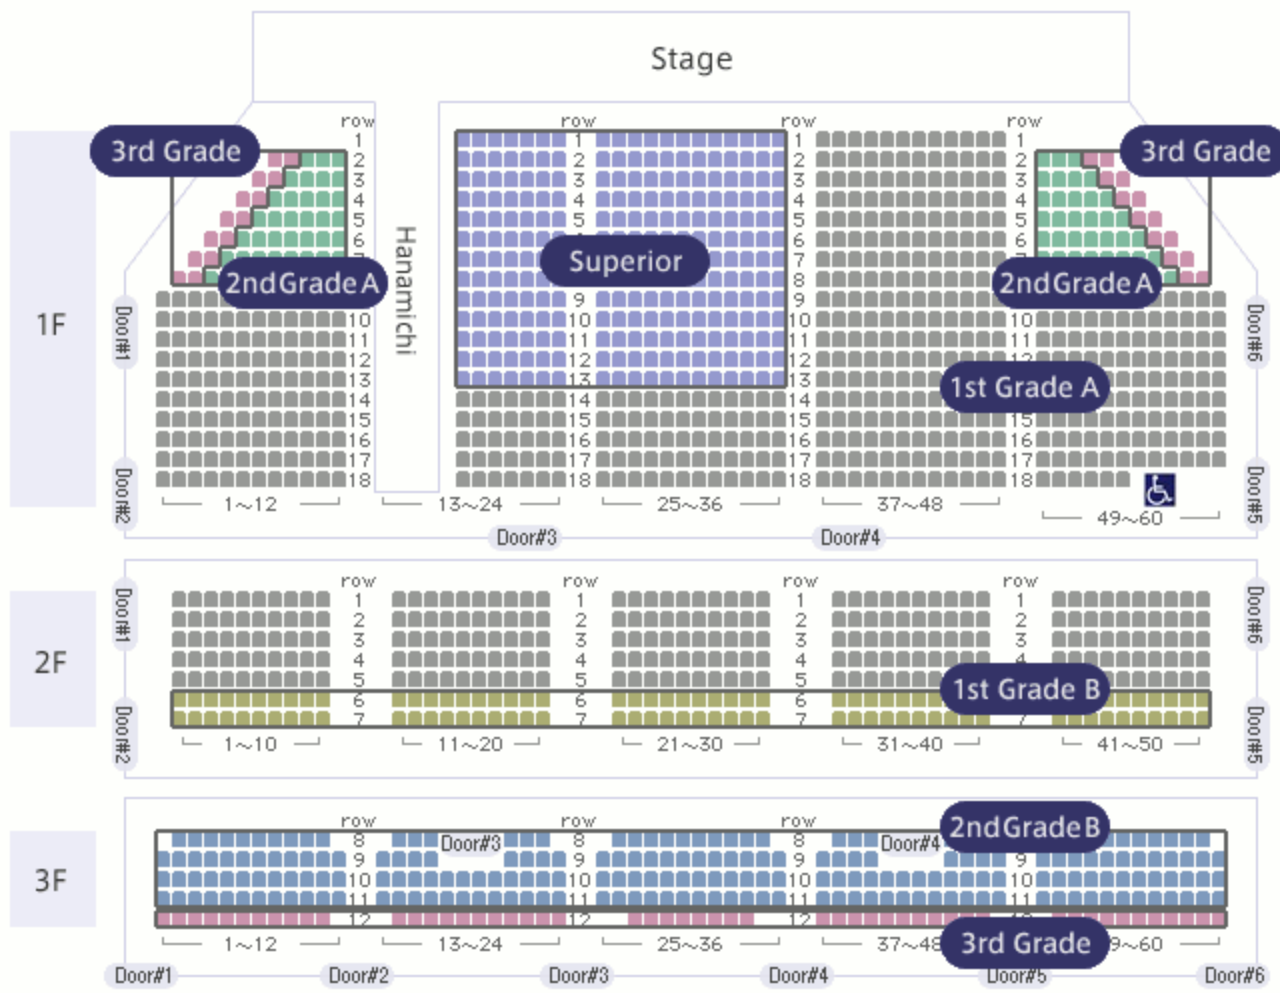

# National Theatre (Large Theatre) Seating Plans

( ♿ Wheelchair accessible )