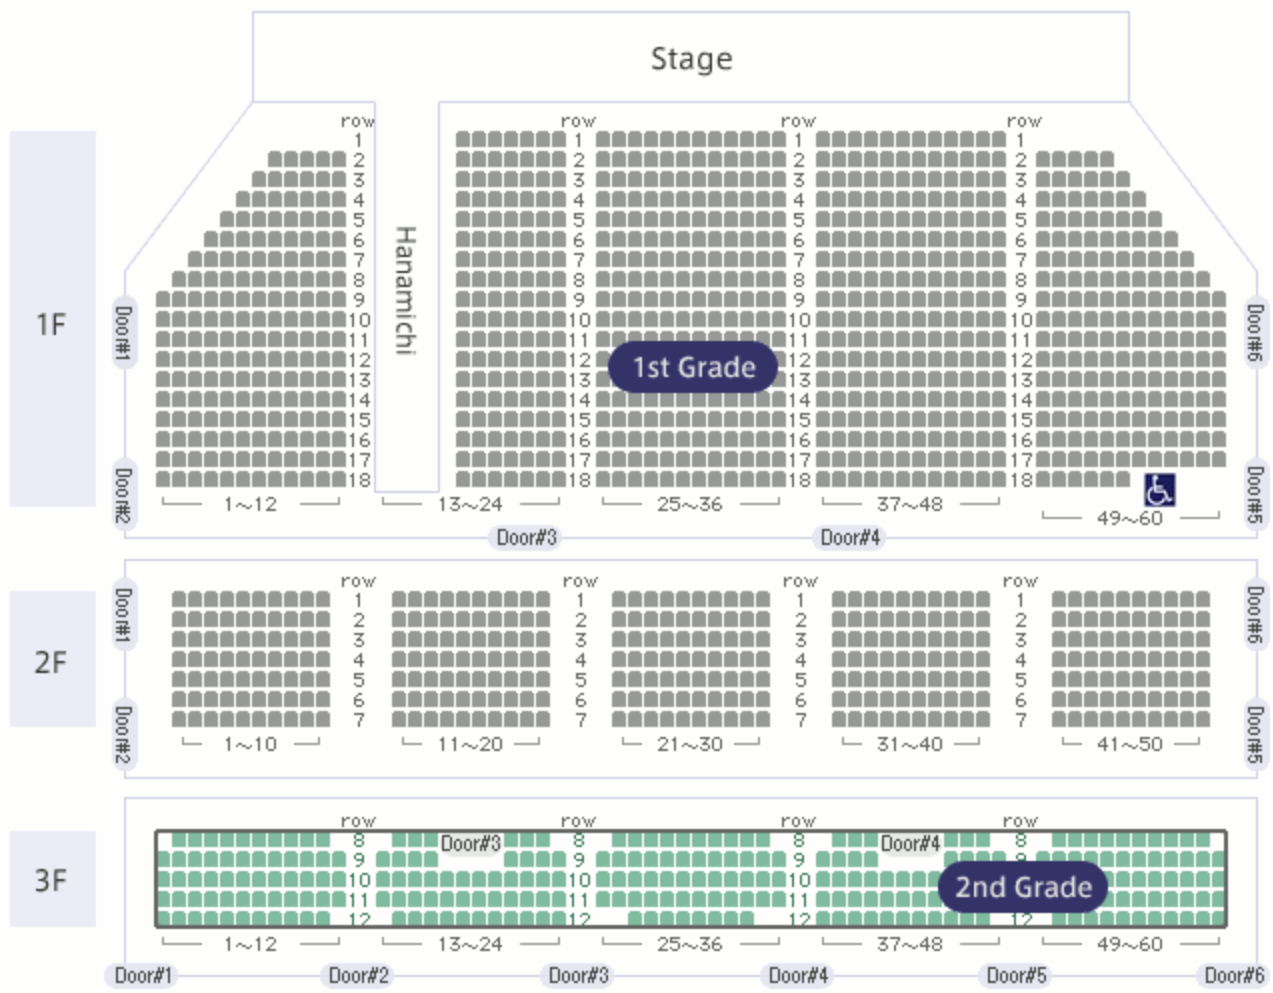

# National Theatre (Large Theatre) Seating Plans

( ♿ Wheelchair accessible )