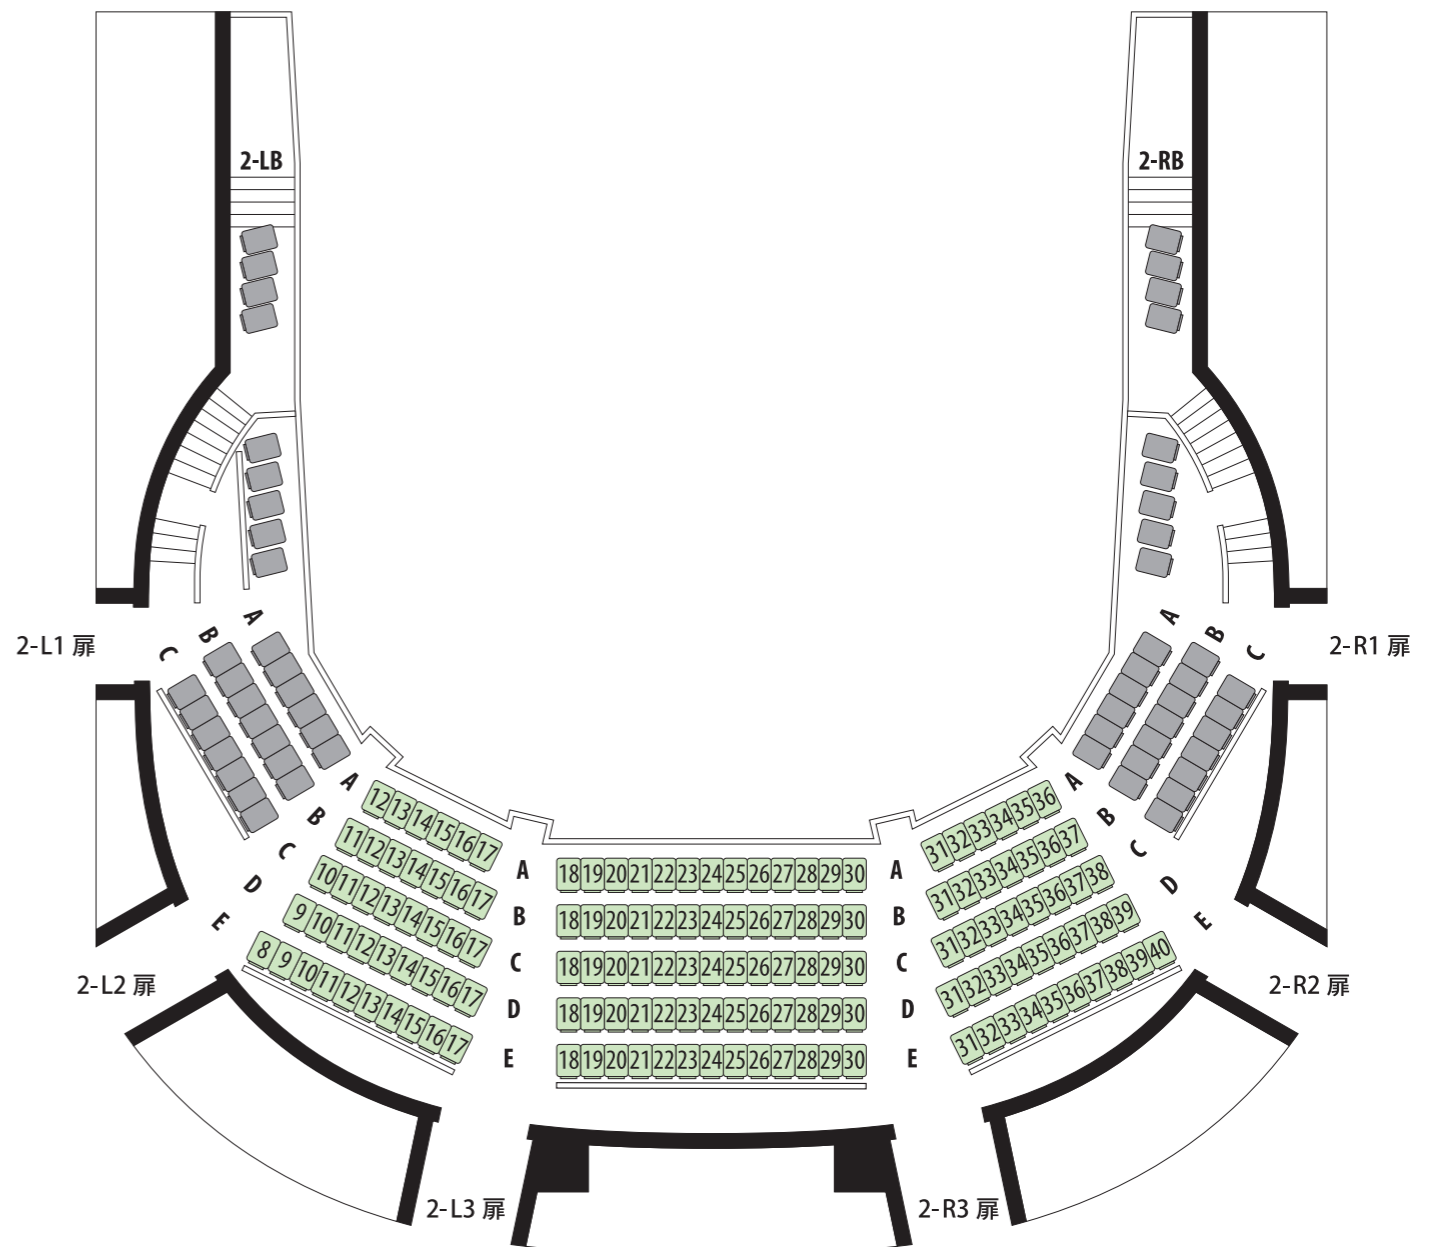

令和7年12月文楽鑑賞教室 座席表 会場：東京芸術劇場プレイハウス

BUNRAKU Performance for Beginners / Discover BUNRAKU Seating Plan
December 2025 | Tokyo Metropolitan Theatre (Playhouse)

販売席
Seats to Sell

- 1等席
1st Grade
- 2等席
2nd Grade
- 非売席
Seats not to Sell

1F

2F

※2階席へは階段でしか行けません。
*You can only reach the second-floor seats by stairs.