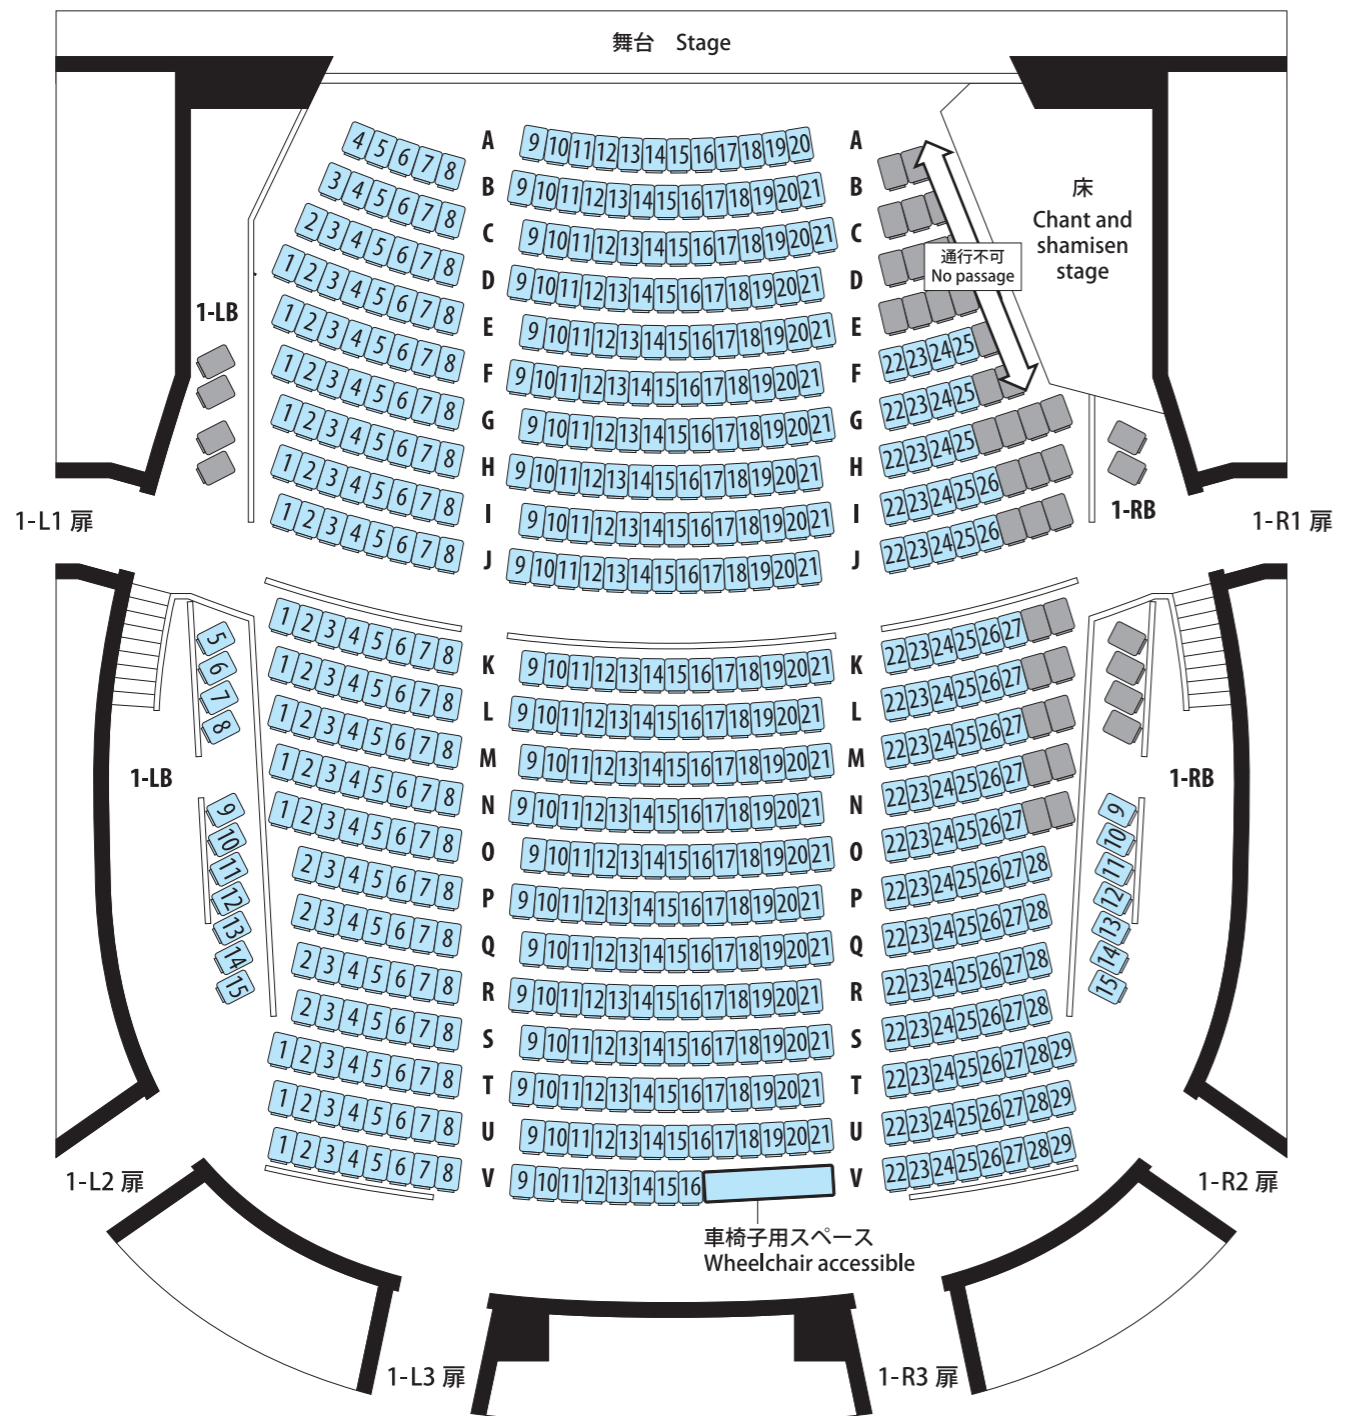

令和7年12月文楽鑑賞教室 座席表 会場：東京芸術劇場プレイハウス

BUNRAKU Performance for Beginners / Discover BUNRAKU Seating Plan
December 2025 | Tokyo Metropolitan Theatre (Playhouse)

販売席
Seats to Sell

- 1等席
1st Grade
- 2等席
2nd Grade
- 非売席
Seats not to Sell

1F

2F

※2階席へは階段でしか行けません。
*You can only reach the second-floor seats by stairs.