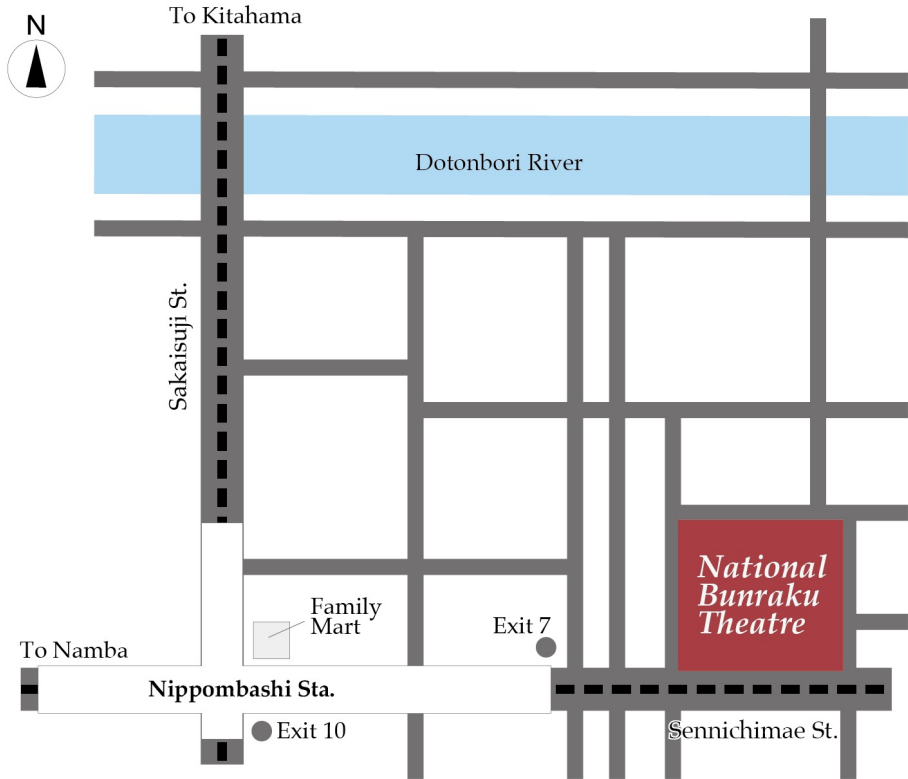

National Bunraku Theatre

1-12-10 Nippon-bashi, Chuo-ku, Osaka-shi, Osaka 542-0073

By Train

– 1min. walk from Nippombashi Station
(Exit 7, Osaka Metro Sakaisuji and Sennichimae Lines)

– 1min. walk from Kintetsu-Nippombashi Station
(Exit 7, Kintetsu Nara Line)

*You can find a lift at Exit 10.