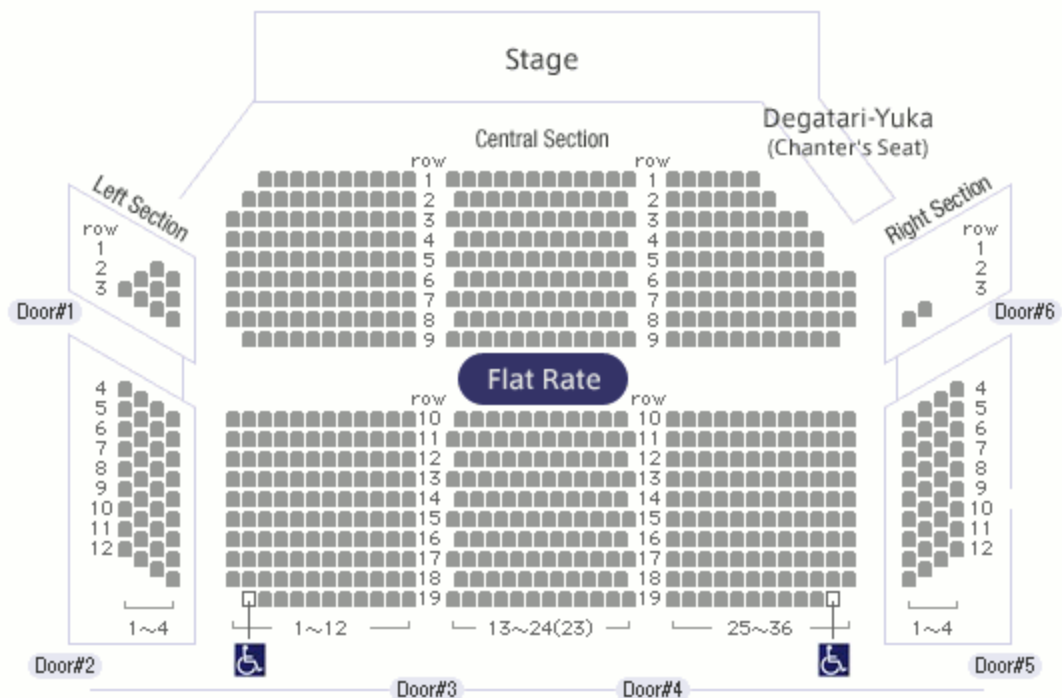

National Bunraku Theatre Seating Plan

(♿ Wheelchair accessible)