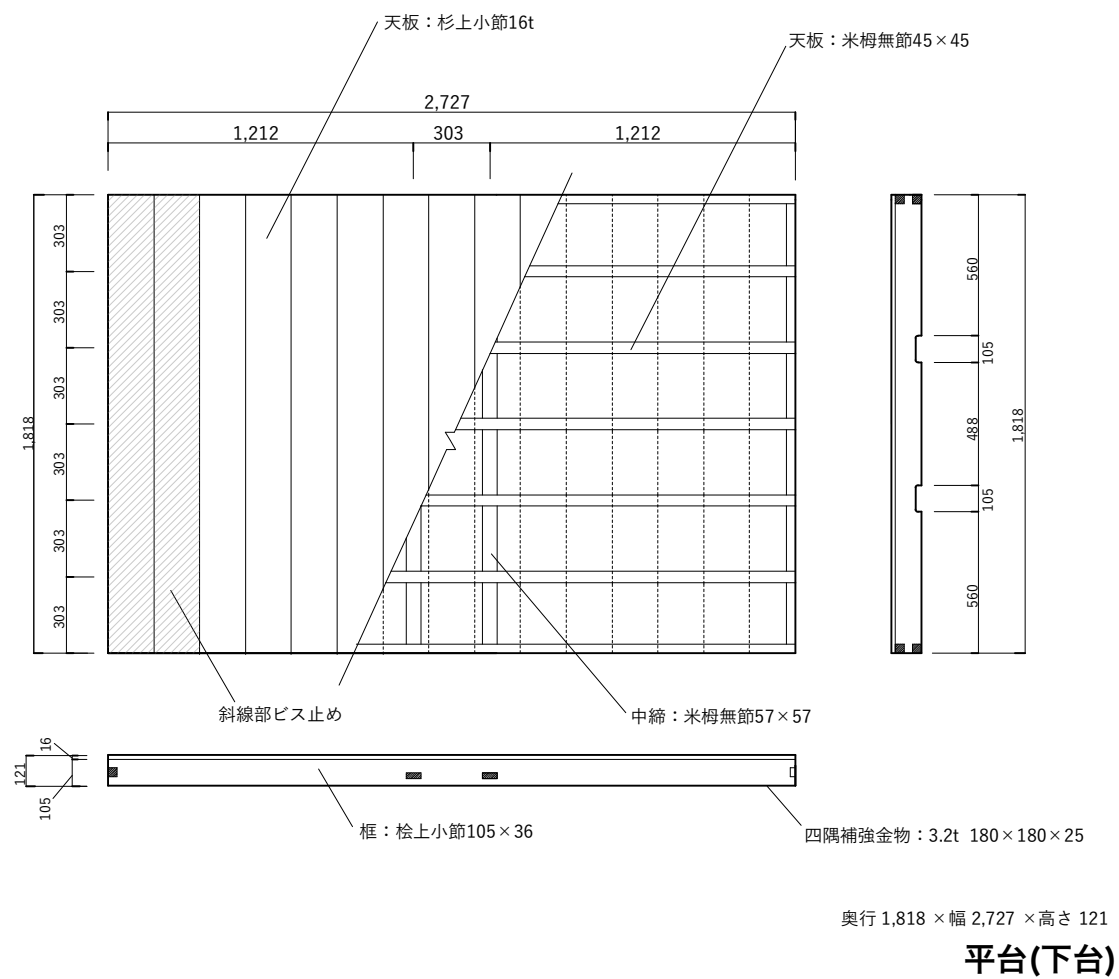

平台(本縁/本縁上手勝手/本縁下手勝手)

a × b ()尺	種類	台数
606mm × 1,212mm (2 × 4)	本縁	2
606mm × 1,818mm (2 × 6)	本縁	10
606mm × 2,424mm (2 × 8)	本縁	15
606mm × 2,727mm (2 × 9)	本縁	10
909mm × 909mm (3 × 3)	本縁	5
909mm × 1,212mm (3 × 4)	本縁	10
909mm × 1,515mm (3 × 5)	本縁	5
909mm × 1,818mm (3 × 6)	本縁	10
909mm × 1,818mm (3 × 6)	本縁上手勝手	2
909mm × 1,818mm (3 × 6)	本縁下手勝手	2
909mm × 2,424mm (3 × 8)	本縁	10
909mm × 2,727mm (3 × 9)	本縁	10
909mm × 2,727mm (3 × 9)	本縁上手勝手	1
909mm × 2,727mm (3 × 9)	本縁下手勝手	1
1,212mm × 1,212mm (4 × 4)	本縁	5
1,212mm × 1,818mm (4 × 6)	本縁	2
1,212mm × 1,818mm (4 × 6)	本縁上手勝手	2
1,212mm × 1,818mm (4 × 6)	本縁下手勝手	2
1,212mm × 2,424mm (4 × 8)	本縁	2
1,212mm × 2,727mm (4 × 9)	本縁	2

平台(上台)

a × b ()尺	台数
606mm × 1,818mm (2×6)	2
909mm × 909mm (3×3)	2
909mm × 1,212mm (3×4)	2
909mm × 1,818mm (3×6)	10
1,212mm × 1,818mm (4×6)	12
1,818mm × 1,818mm (6×6)	18
1,818mm × 2,424mm (6×8)	16
1,818mm × 2,727mm (6×9)	16

演芸場用
演芸場用
演芸場用
演芸場用

平台(下台)

a × b ()尺	台数
606mm × 909mm (2×3)	4
606mm × 1,818mm (2×6)	10
606mm × 2,424mm (2×8)	10
606mm × 2,727mm (2×9)	10
909mm × 909mm (3×3)	3
909mm × 1,212mm (3×4)	5
909mm × 1,515mm (3×5)	3
909mm × 1,818mm (3×6)	20
909mm × 2,424mm (3×8)	15
909mm × 2,727mm (3×9)	15
1,212mm × 1,212mm (4×4)	3
1,212mm × 1,515mm (4×5)	3
1,212mm × 1,818mm (4×6)	20
1,212mm × 2,424mm (4×8)	20
1,212mm × 2,727mm (4×9)	20
1,212mm × 3,030mm (4×10)	5
1,818mm × 1,818mm (6×6)	30
1,818mm × 2,424mm (6×8)	20
1,818mm × 2,727mm (6×9)	20

箱馬(1.4 × 1.0 × 0.6) 424 × 303 × 182

箱馬(1.0 × 1.0 × 0.6) 303 × 303 × 182

箱馬