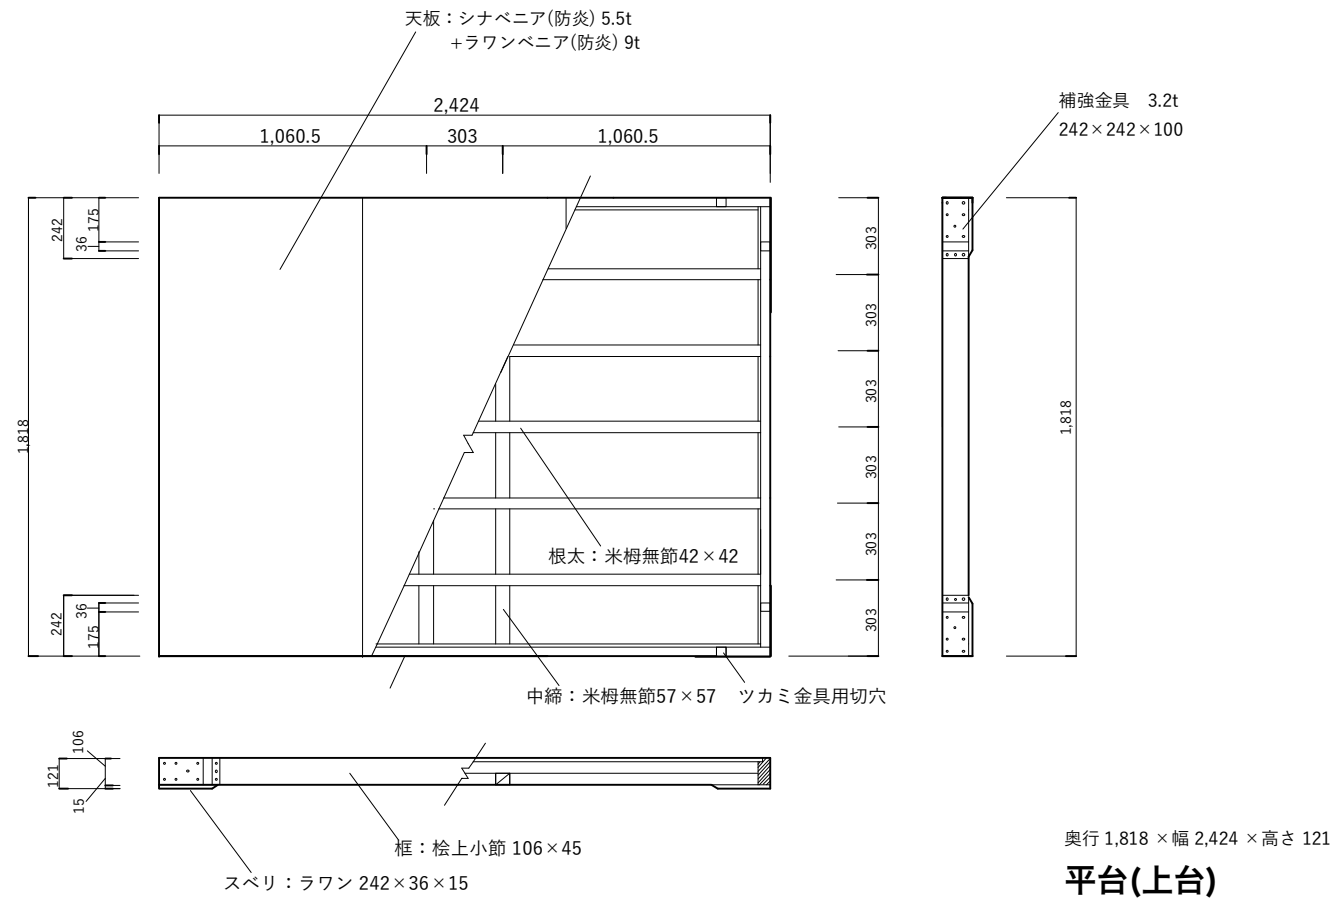

平台(本縁/本縁上手勝手/本縁下手勝手)

a × b ()尺	種類	台数
606mm × 1,212mm (2 × 4)	本縁	2
606mm × 1,818mm (2 × 6)	本縁	10
606mm × 2,424mm (2 × 8)	本縁	15
606mm × 2,727mm (2 × 9)	本縁	10
909mm × 909mm (3 × 3)	本縁	5
909mm × 1,212mm (3 × 4)	本縁	10
909mm × 1,515mm (3 × 5)	本縁	5
909mm × 1,818mm (3 × 6)	本縁	10
909mm × 1,818mm (3 × 6)	本縁上手勝手	2
909mm × 1,818mm (3 × 6)	本縁下手勝手	2
909mm × 2,424mm (3 × 8)	本縁	10
909mm × 2,727mm (3 × 9)	本縁	10
909mm × 2,727mm (3 × 9)	本縁上手勝手	1
909mm × 2,727mm (3 × 9)	本縁下手勝手	1
1,212mm × 1,212mm (4 × 4)	本縁	5
1,212mm × 1,818mm (4 × 6)	本縁	2
1,212mm × 1,818mm (4 × 6)	本縁上手勝手	2
1,212mm × 1,818mm (4 × 6)	本縁下手勝手	2
1,212mm × 2,424mm (4 × 8)	本縁	2
1,212mm × 2,727mm (4 × 9)	本縁	2

平台(上台)

a × b ()尺	台数
606mm × 1,818mm (2×6)	2
909mm × 909mm (3×3)	2
909mm × 1,212mm (3×4)	2
909mm × 1,818mm (3×6)	10
1,212mm × 1,818mm (4×6)	12
1,818mm × 1,818mm (6×6)	18
1,818mm × 2,424mm (6×8)	16
1,818mm × 2,727mm (6×9)	16

演芸場用
演芸場用
演芸場用
演芸場用

平台(下台)

a × b ()尺	台数
606mm × 909mm (2×3)	4
606mm × 1,818mm (2×6)	10
606mm × 2,424mm (2×8)	10
606mm × 2,727mm (2×9)	10
909mm × 909mm (3×3)	3
909mm × 1,212mm (3×4)	5
909mm × 1,515mm (3×5)	3
909mm × 1,818mm (3×6)	20
909mm × 2,424mm (3×8)	15
909mm × 2,727mm (3×9)	15
1,212mm × 1,212mm (4×4)	3
1,212mm × 1,515mm (4×5)	3
1,212mm × 1,818mm (4×6)	20
1,212mm × 2,424mm (4×8)	20
1,212mm × 2,727mm (4×9)	20
1,212mm × 3,030mm (4×10)	5
1,818mm × 1,818mm (6×6)	30
1,818mm × 2,424mm (6×8)	20
1,818mm × 2,727mm (6×9)	20

箱馬(1.4 × 1.0 × 0.6) 424 × 303 × 182

箱馬(1.0 × 1.0 × 0.6) 303 × 303 × 182

箱馬