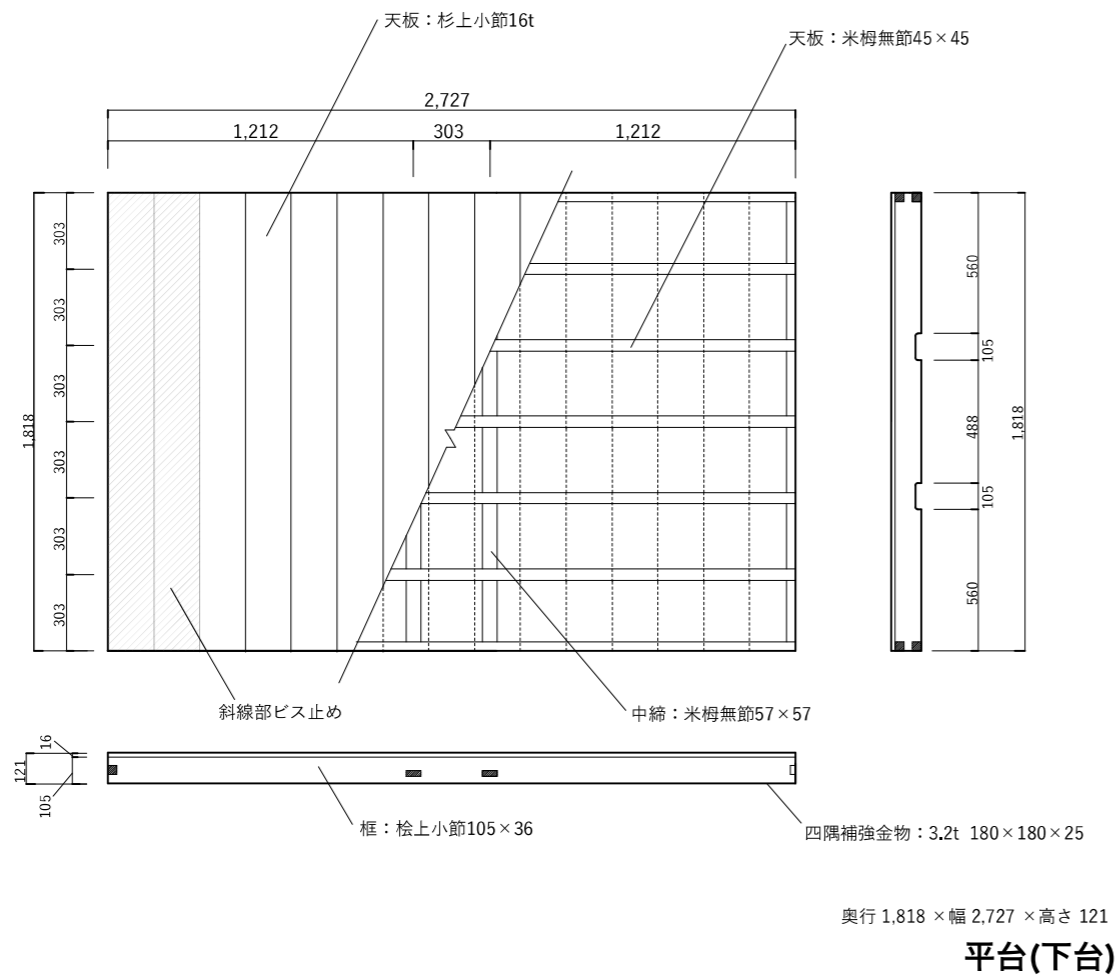

平台(本縁/本縁上手勝手/本縁下手勝手)

a × b ()尺	種類	台数
606mm × 1,212mm (2 × 4)	本縁	2
606mm × 1,818mm (2 × 6)	本縁	10
606mm × 2,424mm (2 × 8)	本縁	15
606mm × 2,727mm (2 × 9)	本縁	10
909mm × 909mm (3 × 3)	本縁	5
909mm × 1,212mm (3 × 4)	本縁	10
909mm × 1,515mm (3 × 5)	本縁	5
909mm × 1,818mm (3 × 6)	本縁	10
909mm × 1,818mm (3 × 6)	本縁上手勝手	2
909mm × 1,818mm (3 × 6)	本縁下手勝手	2
909mm × 2,424mm (3 × 8)	本縁	10
909mm × 2,727mm (3 × 9)	本縁	10
909mm × 2,727mm (3 × 9)	本縁上手勝手	1
909mm × 2,727mm (3 × 9)	本縁下手勝手	1
1,212mm × 1,212mm (4 × 4)	本縁	5
1,212mm × 1,818mm (4 × 6)	本縁	2
1,212mm × 1,818mm (4 × 6)	本縁上手勝手	2
1,212mm × 1,818mm (4 × 6)	本縁下手勝手	2
1,212mm × 2,424mm (4 × 8)	本縁	2
1,212mm × 2,727mm (4 × 9)	本縁	2

平台(上台)

a × b ()尺	台数
606mm × 1,818mm (2×6)	2
909mm × 909mm (3×3)	2
909mm × 1,212mm (3×4)	2
909mm × 1,818mm (3×6)	10
1,212mm × 1,818mm (4×6)	12
1,818mm × 1,818mm (6×6)	18
1,818mm × 2,424mm (6×8)	16
1,818mm × 2,727mm (6×9)	16

演芸場用
演芸場用
演芸場用
演芸場用

平台(下台)

a × b ()尺	台数
606mm × 909mm (2×3)	4
606mm × 1,818mm (2×6)	10
606mm × 2,424mm (2×8)	10
606mm × 2,727mm (2×9)	10
909mm × 909mm (3×3)	3
909mm × 1,212mm (3×4)	5
909mm × 1,515mm (3×5)	3
909mm × 1,818mm (3×6)	20
909mm × 2,424mm (3×8)	15
909mm × 2,727mm (3×9)	15
1,212mm × 1,212mm (4×4)	3
1,212mm × 1,515mm (4×5)	3
1,212mm × 1,818mm (4×6)	20
1,212mm × 2,424mm (4×8)	20
1,212mm × 2,727mm (4×9)	20
1,212mm × 3,030mm (4×10)	5
1,818mm × 1,818mm (6×6)	30
1,818mm × 2,424mm (6×8)	20
1,818mm × 2,727mm (6×9)	20

箱馬(1.4 × 1.0 × 0.6) 424 × 303 × 182

箱馬(1.0 × 1.0 × 0.6) 303 × 303 × 182

箱馬