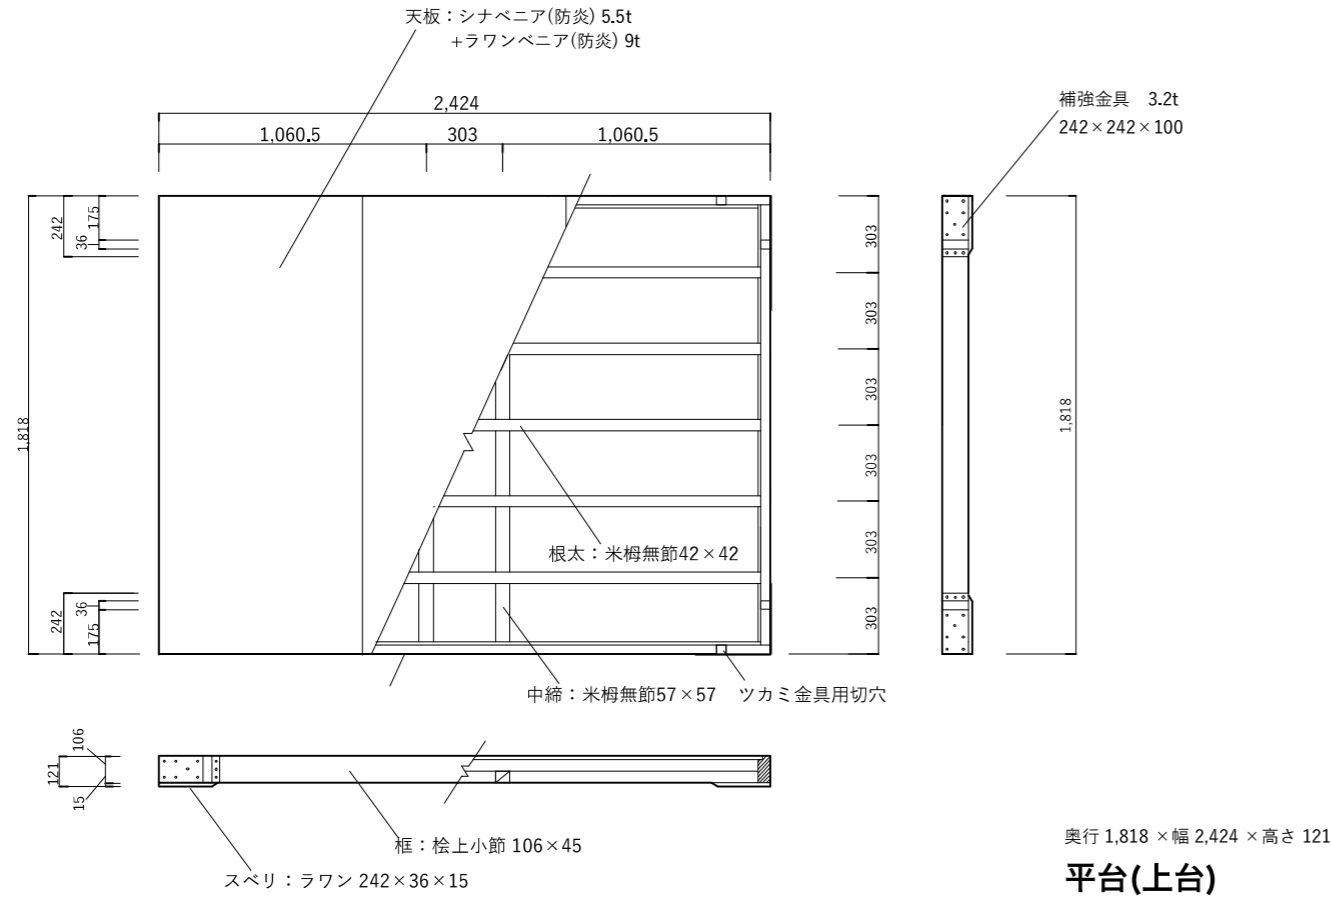

平台(本縁/本縁上手勝手/本縁下手勝手)

a × b ()尺	種類	台数
606mm × 1,212mm (2 × 4)	本縁	2
606mm × 1,818mm (2 × 6)	本縁	10
606mm × 2,424mm (2 × 8)	本縁	15
606mm × 2,727mm (2 × 9)	本縁	10
909mm × 909mm (3 × 3)	本縁	5
909mm × 1,212mm (3 × 4)	本縁	10
909mm × 1,515mm (3 × 5)	本縁	5
909mm × 1,818mm (3 × 6)	本縁	10
909mm × 1,818mm (3 × 6)	本縁上手勝手	2
909mm × 1,818mm (3 × 6)	本縁下手勝手	2
909mm × 2,424mm (3 × 8)	本縁	10
909mm × 2,727mm (3 × 9)	本縁	10
909mm × 2,727mm (3 × 9)	本縁上手勝手	1
909mm × 2,727mm (3 × 9)	本縁下手勝手	1
1,212mm × 1,212mm (4 × 4)	本縁	5
1,212mm × 1,818mm (4 × 6)	本縁	2
1,212mm × 1,818mm (4 × 6)	本縁上手勝手	2
1,212mm × 1,818mm (4 × 6)	本縁下手勝手	2
1,212mm × 2,424mm (4 × 8)	本縁	2
1,212mm × 2,727mm (4 × 9)	本縁	2

平台(上台)

a × b ()尺	台数
606mm × 1,818mm (2×6)	2
909mm × 909mm (3×3)	2
909mm × 1,212mm (3×4)	2
909mm × 1,818mm (3×6)	10
1,212mm × 1,818mm (4×6)	12
1,818mm × 1,818mm (6×6)	18
1,818mm × 2,424mm (6×8)	16
1,818mm × 2,727mm (6×9)	16

演芸場用
演芸場用
演芸場用
演芸場用

平台(下台)

a × b ()尺	台数
606mm × 909mm (2×3)	4
606mm × 1,818mm (2×6)	10
606mm × 2,424mm (2×8)	10
606mm × 2,727mm (2×9)	10
909mm × 909mm (3×3)	3
909mm × 1,212mm (3×4)	5
909mm × 1,515mm (3×5)	3
909mm × 1,818mm (3×6)	20
909mm × 2,424mm (3×8)	15
909mm × 2,727mm (3×9)	15
1,212mm × 1,212mm (4×4)	3
1,212mm × 1,515mm (4×5)	3
1,212mm × 1,818mm (4×6)	20
1,212mm × 2,424mm (4×8)	20
1,212mm × 2,727mm (4×9)	20
1,212mm × 3,030mm (4×10)	5
1,818mm × 1,818mm (6×6)	30
1,818mm × 2,424mm (6×8)	20
1,818mm × 2,727mm (6×9)	20

箱馬(1.4 × 1.0 × 0.6) 424 × 303 × 182

箱馬(1.0 × 1.0 × 0.6) 303 × 303 × 182

箱馬